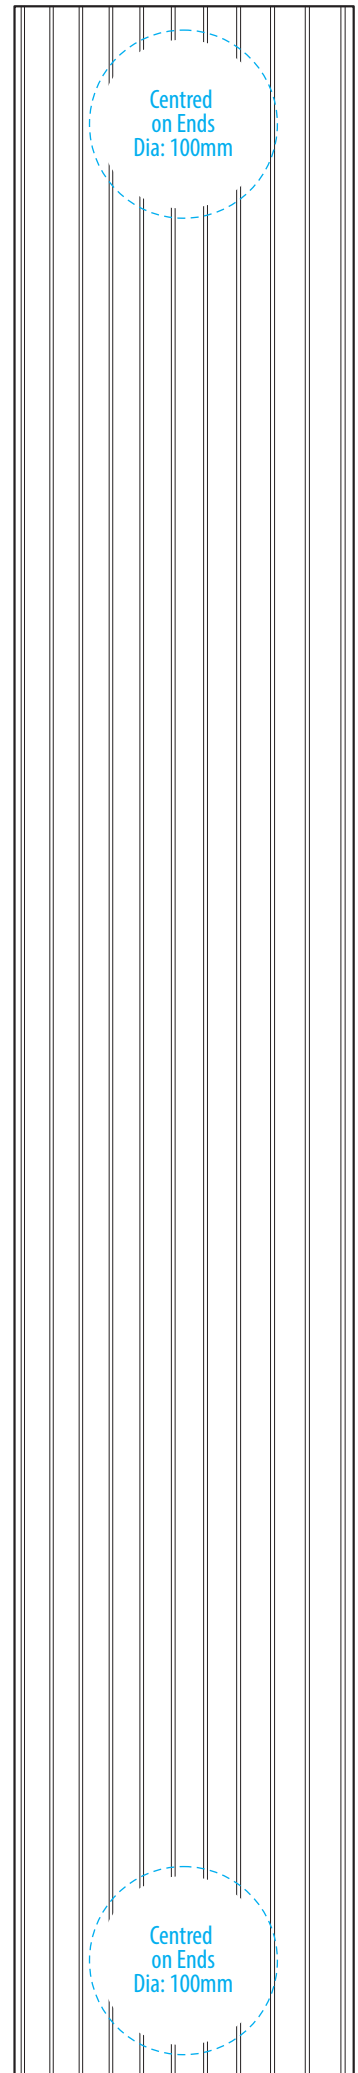

J540

COLOUR

J540

NOTE:
The maximum decoration area is a guide only
and is greatly dependant on the logo shape.

EMBROIDERY

J540

NOTE:
The maximum decoration area is a guide only
and is greatly dependant on the logo shape.

SUPASUB/SUPAETCH/
SUPAFLEX