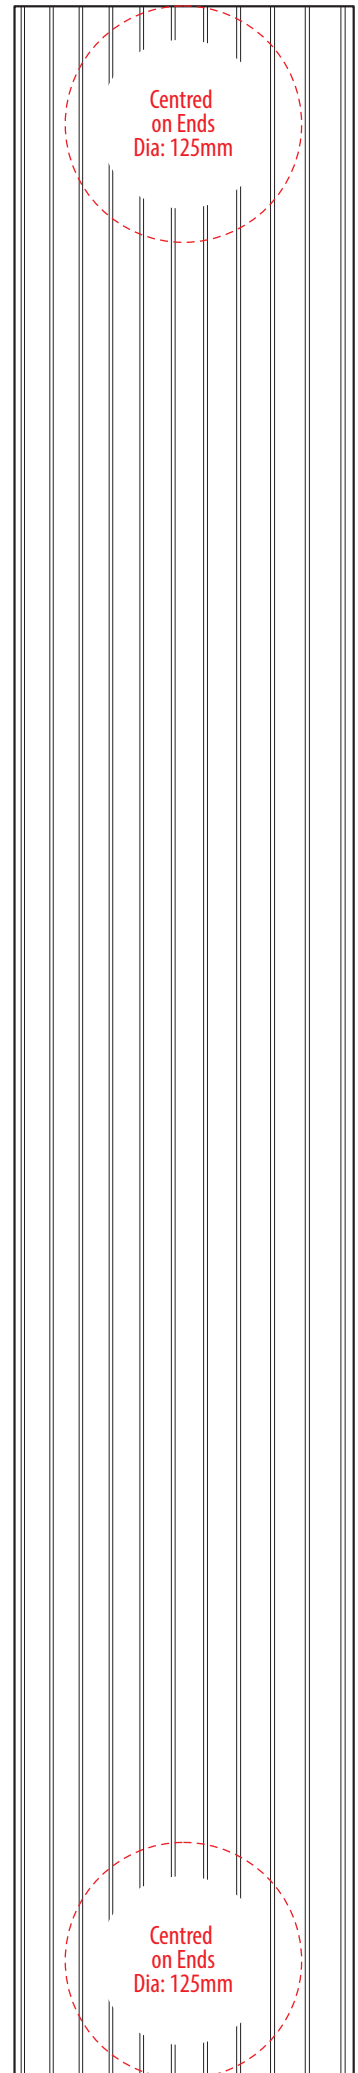

J540

COLOUR

J540

NOTE:
The maximum decoration area is a guide only
and is greatly dependant on the logo shape.

EMBROIDERY

J540

NOTE:
The maximum decoration area is a guide only
and is greatly dependant on the logo shape.

SUPASUB/SUPAETCH/
SUPAFLEX